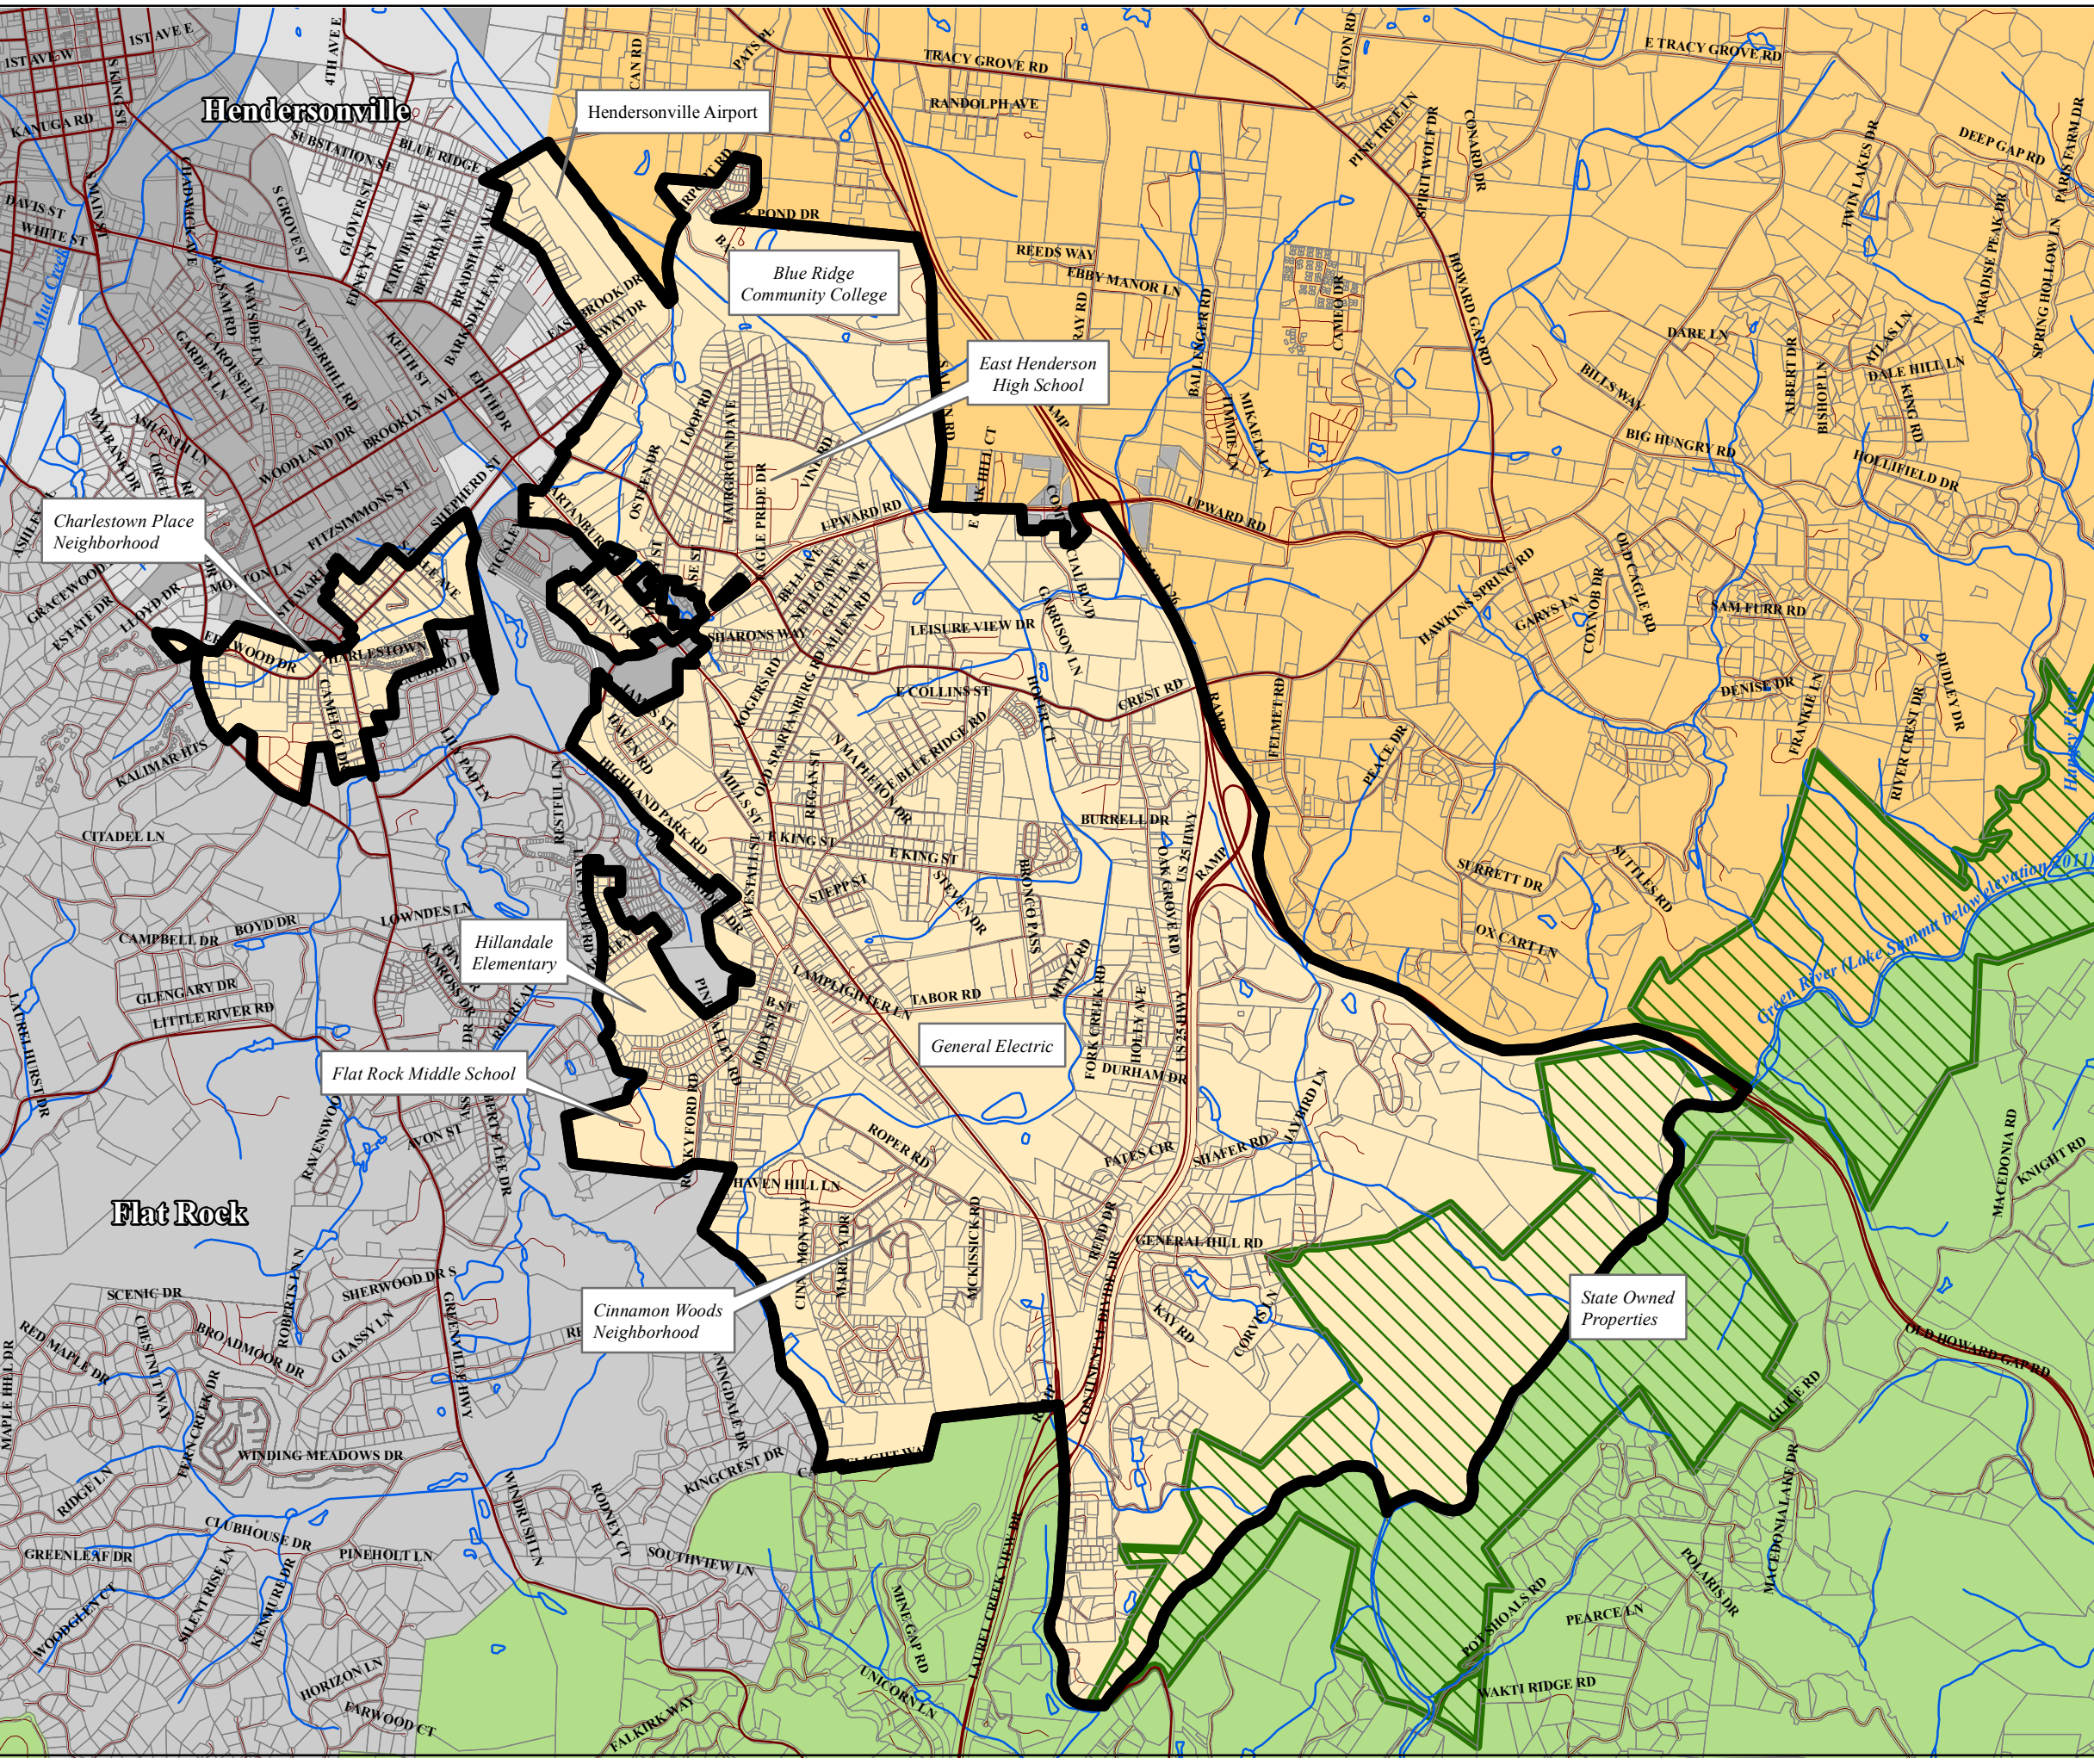

East Flat Rock Community Planning Area

Planning Area Boundary

- Streams and Rivers
- Streets
- Green River Gamelands
- East Flat Rock Community Plan Boundary
- Community Plan Boundaries**
 - Dana (Complete)
 - Green River, Tuxedo, and Zirconia (Complete)
- Municipal Boundaries**
 - Flat Rock
 - Hendersonville
 - ETJ
 - Parcels

0 0.25 0.5 Miles

This map is prepared from the inventory of real property found within this jurisdiction, and is compiled from recorded deeds, plats, and other public records and data. Users of this map, are hereby notified that the aforementioned public primary information sources should be consulted for verification of the information contained on this map. The County and mapping company assume no legal responsibility for the information contained on this map.