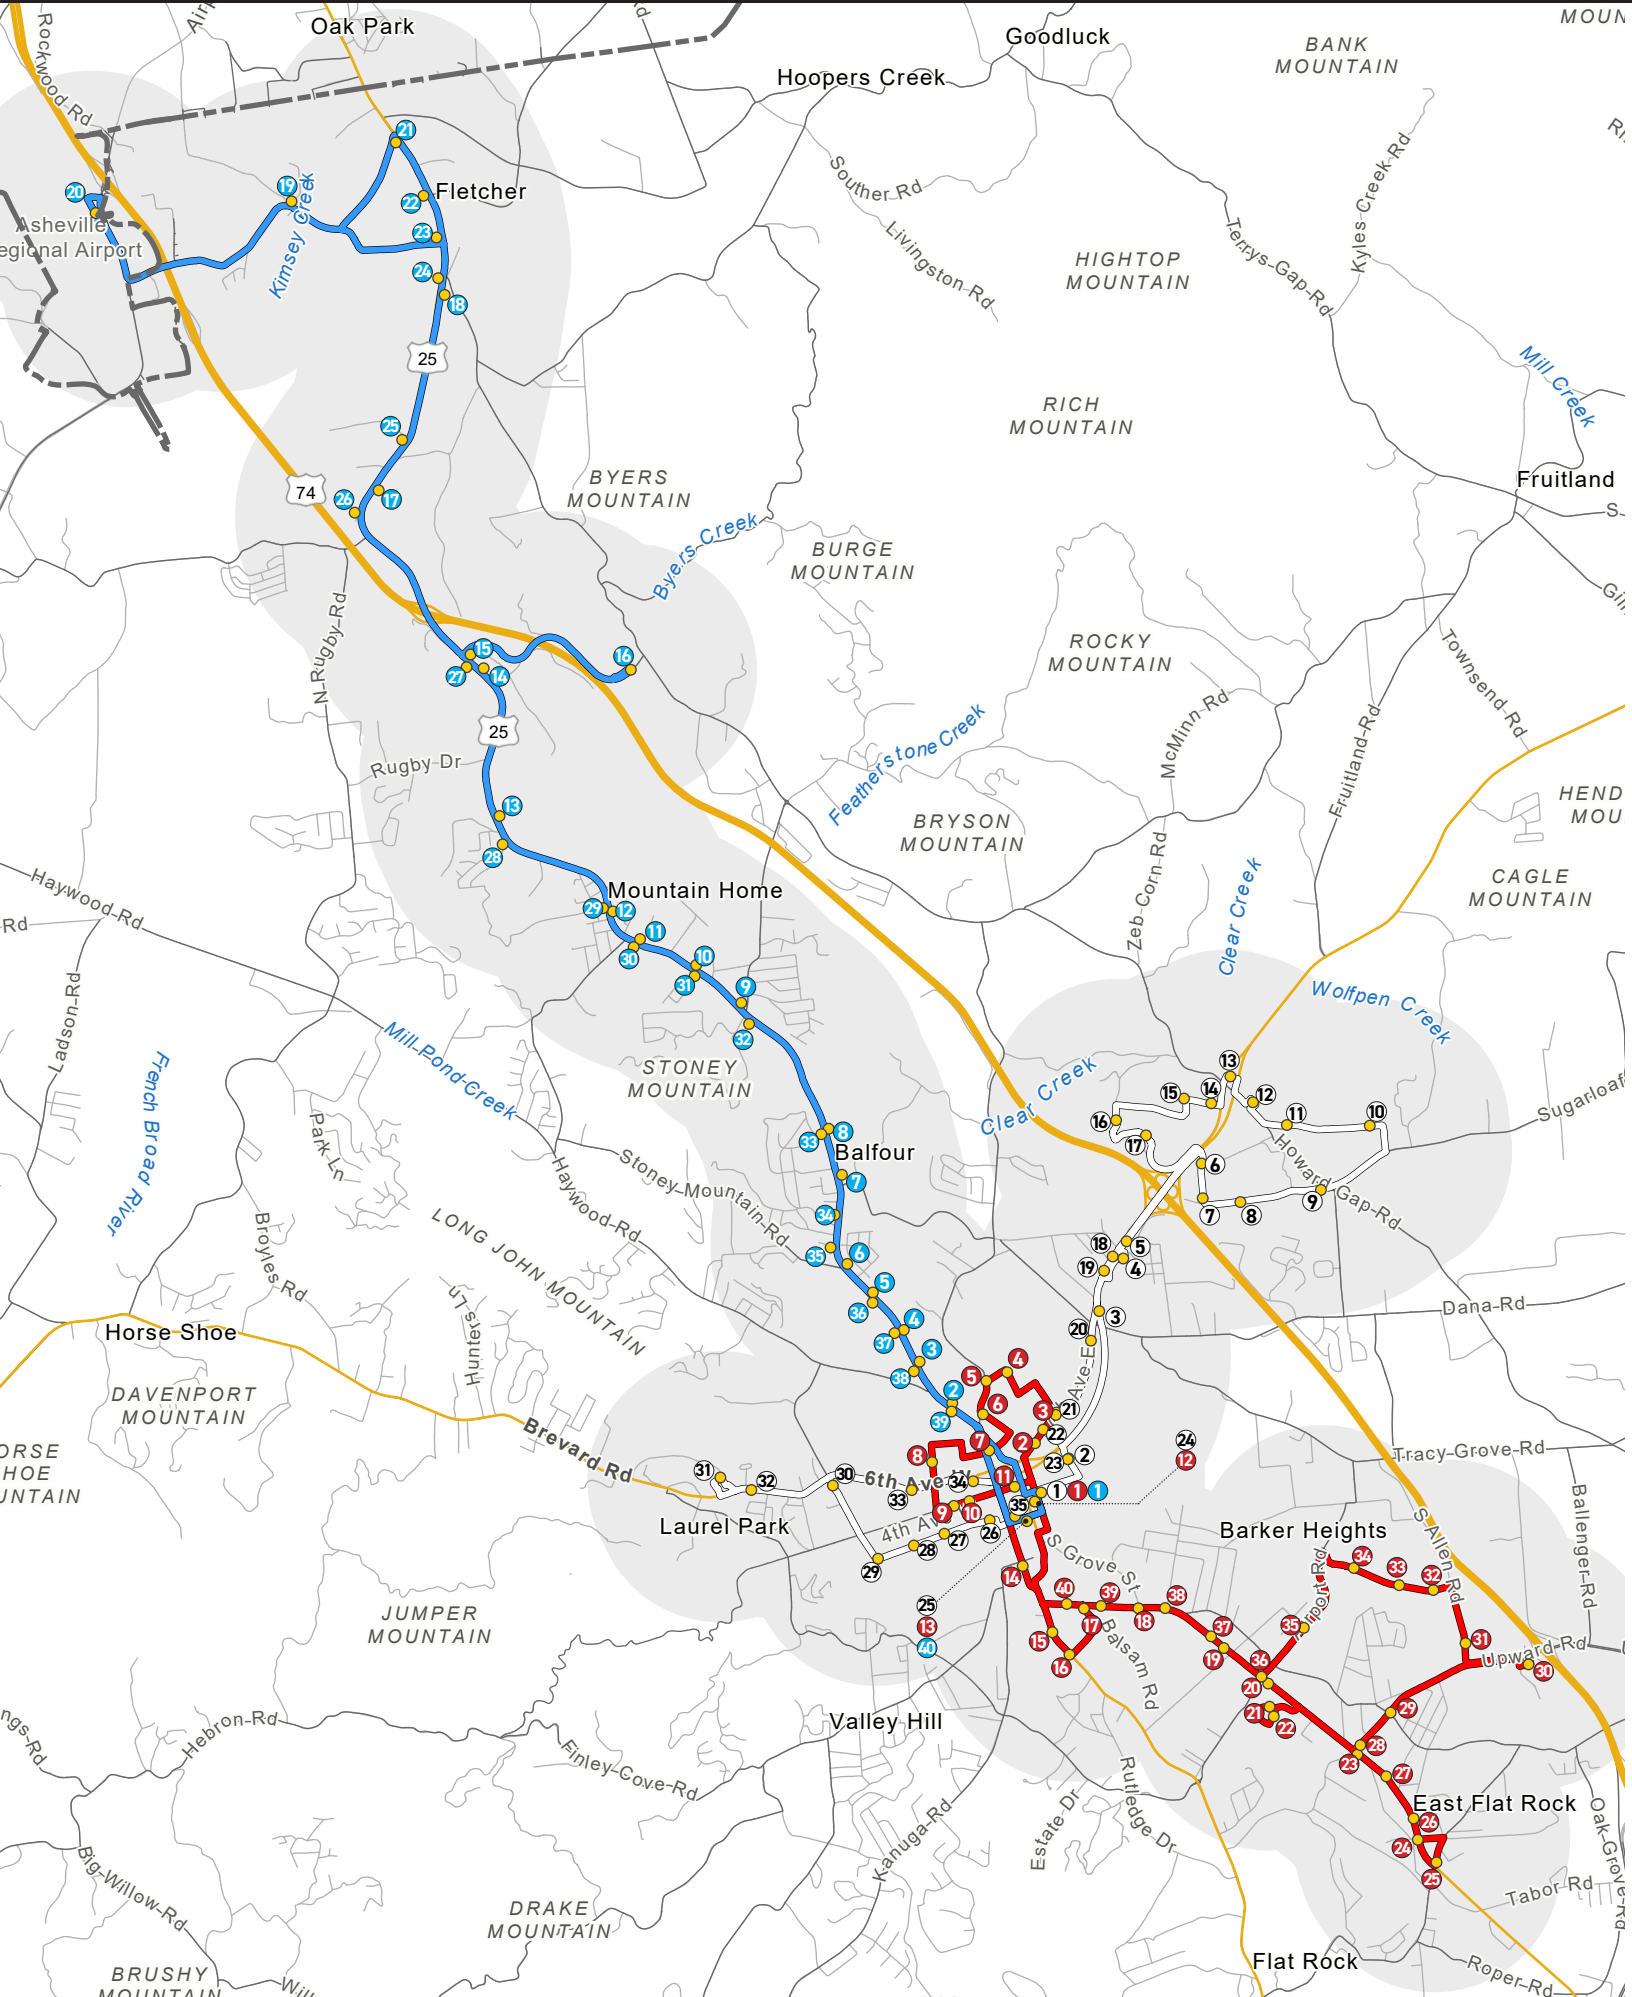

ACPT Bus Network, All Routes

Route 1

- 1 Transfer Station
- 2 Harris St NB
- 3 Denny's
- 4 Pizza Hut / Blue Ridge Mall
- 5 Metro PCS (Four Seasons Blvd)
- 6 Shell Station (Sugarloaf Rd)
- 7 Hampton Inn
- 8 Sugarloaf Apartments
- 9 Sugarloaf Rd & Howard Gap Rd
- 10 Warm Company
- 11 Conner Creek Mobile Home Park
- 12 Ingles (Howard Gap Rd)
- 13 Blue Ridge CHS
- 14 Highlands Square Shopping Center
- 15 Wal-Mart
- 16 Cedar Terrace Apartments
- 17 Cedar Bluff Apartments
- 18 McDonald's (Four Seasons Blvd)
- 19 Goodwill Inc (Four Seasons Blvd)
- 20 Lowe's (Victory Heir St)
- 21 Robinson Terrace
- 22 7th Ave & Ashe St
- 23 Harris St SB
- 24 Salvation Army
- 25 2nd Ave & Main St WB
- 26 Henderson County Public Library
- 27 Sammy Williams Center
- 28 3rd Ave & N Whitted St
- 29 3rd Ave & Blythe St
- 30 Carolina Prof. Park (Blythe St)
- 31 Ingles (Laurel Park Center)
- 32 Subway (Laurel Park)
- 33 Henderson County YMCA
- 34 US Hwy 64 W & Buncombe St
- 35 2nd Ave & Main St
- 36 Transfer Station