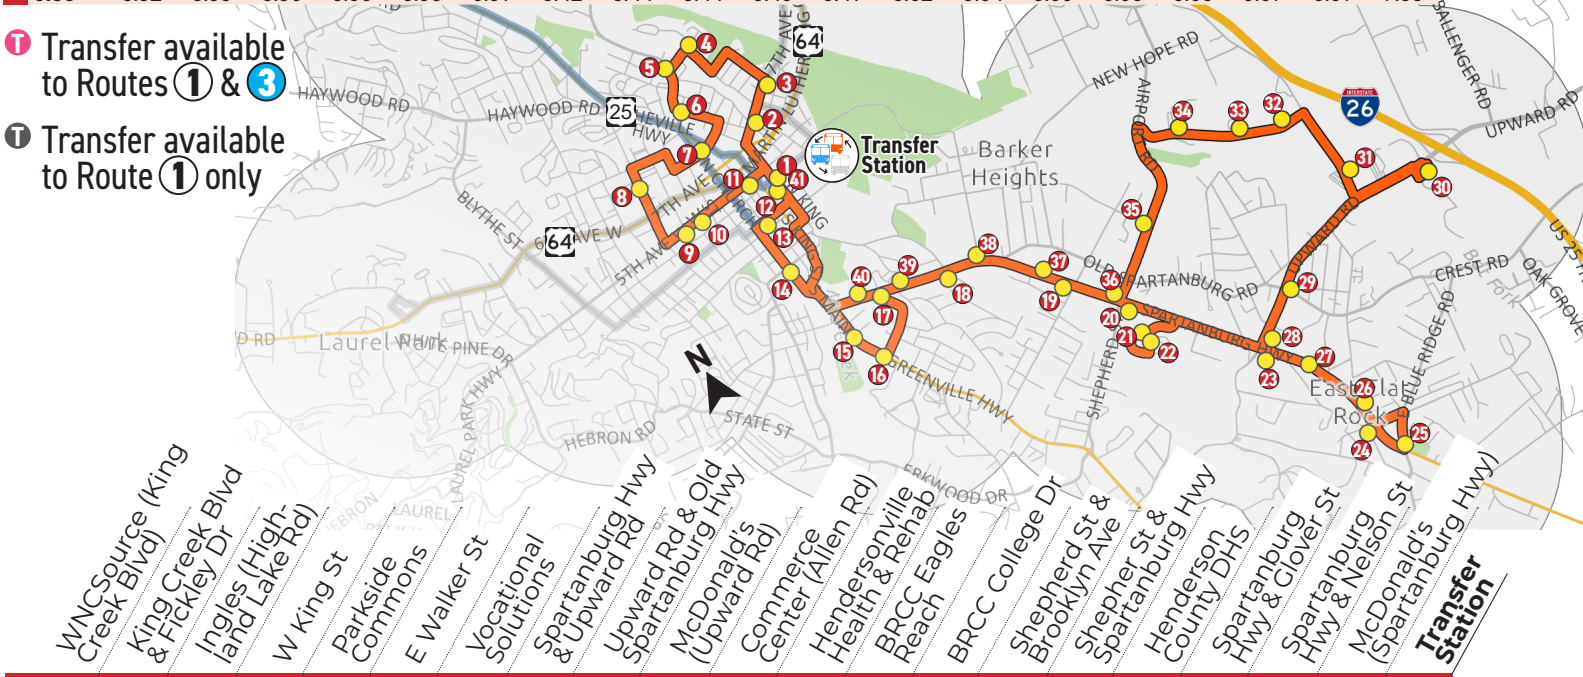

- **T** Transfer available to Routes 1 & 3
- **T** Transfer available to Route 1 only

	21	22	23	24	25	26	27	28	29	30	31	32	33	34	35	36	37	38	39	40	41
	Inbound (to Transfer Station)																				
AM	7:01	7:01	7:04	7:05	7:06	7:07	7:08	7:09	7:10	7:12	7:15	7:17	7:18	7:19	7:20	7:21	7:23	7:23	7:24	7:25	7:27
	8:01	8:01	8:04	8:05	8:06	8:07	8:08	8:09	8:10	8:12	8:15	8:17	8:18	8:19	8:20	8:21	8:23	8:23	8:24	8:25	8:27
	9:01	9:01	9:04	9:05	9:06	9:07	9:08	9:09	9:10	9:12	9:15	9:17	9:18	9:19	9:20	9:21	9:23	9:23	9:24	9:25	9:27
	10:01	10:01	10:04	10:05	10:06	10:07	10:08	10:09	10:10	10:12	10:15	10:17	10:18	10:19	10:20	10:21	10:23	10:23	10:24	10:25	10:27
	11:01	11:01	11:04	11:05	11:06	11:07	11:08	11:09	11:10	11:12	11:15	11:17	11:18	11:19	11:20	11:21	11:23	11:23	11:24	11:25	11:27
PM	12:01	12:01	12:04	12:05	12:06	12:07	12:08	12:09	12:10	12:12	12:15	12:17	12:18	12:19	12:20	12:21	12:23	12:23	12:24	12:25	12:27
	1:01	1:01	1:04	1:05	1:06	1:07	1:08	1:09	1:10	1:12	1:15	1:17	1:18	1:19	1:20	1:21	1:23	1:23	1:24	1:25	1:27
	2:01	2:01	2:04	2:05	2:06	2:07	2:08	2:09	2:10	2:12	2:15	2:17	2:18	2:19	2:20	2:21	2:23	2:23	2:24	2:25	2:27
	3:01	3:01	3:04	3:05	3:06	3:07	3:08	3:09	3:10	3:12	3:15	3:17	3:18	3:19	3:20	3:21	3:23	3:23	3:24	3:25	3:27
	4:01	4:01	4:04	4:05	4:06	4:07	4:08	4:09	4:10	4:12	4:15	4:17	4:18	4:19	4:20	4:21	4:23	4:23	4:24	4:25	4:27
	5:01	5:01	5:04	5:05	5:06	5:07	5:08	5:09	5:10	5:12	5:15	5:17	5:18	5:19	5:20	5:21	5:23	5:23	5:24	5:25	5:27
	6:01	6:01	6:04	6:05	6:06	6:07	6:08	6:09	6:10	6:12	6:15	6:17	6:18	6:19	6:20	6:21	6:23	6:23	6:24	6:25	6:27
	7:01	7:01	7:04	7:05	7:06	7:07	7:08	7:09	7:10	7:12	7:15	7:17	7:18	7:19	7:20	7:21	7:23	7:23	7:24	7:25	7:27